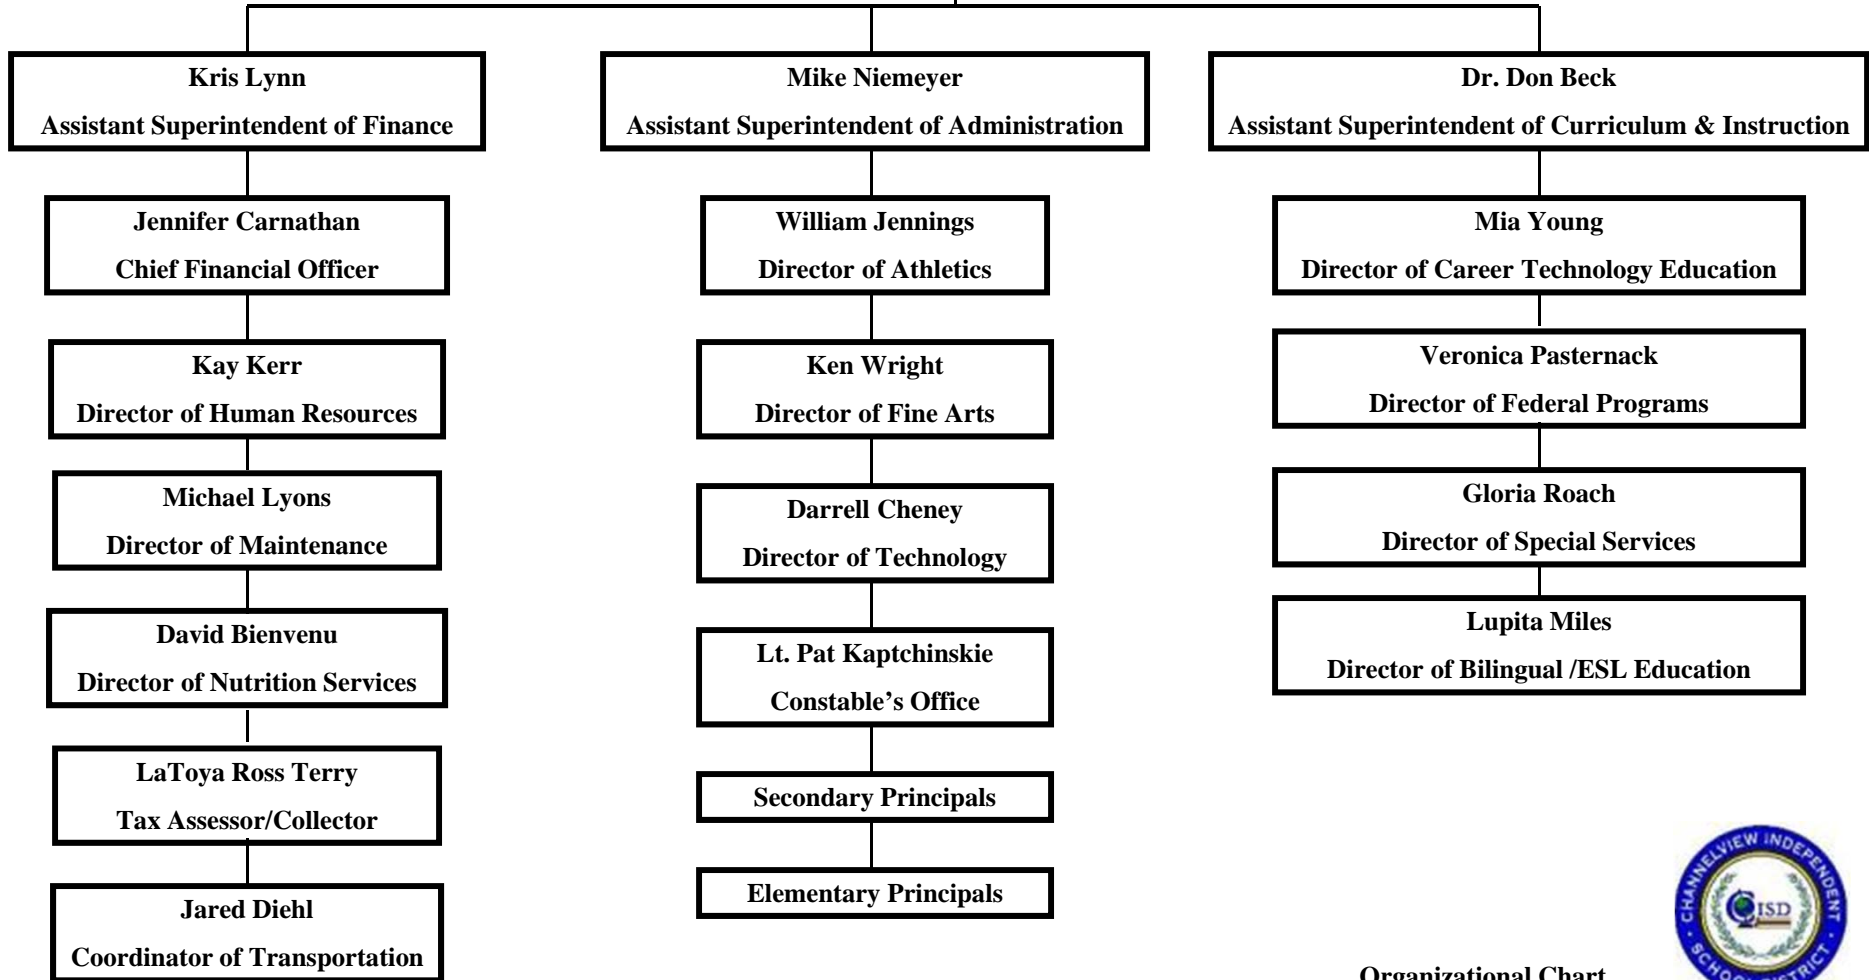

Board of Education

J. Kyle Campbell Steven Dennis Raquel Dobbins Greg Johnstone Patrick Lacy Keith Liggett Alex Ybarra

Greg Ollis
Superintendent

Organizational Chart
2014-2015

Organizational Chart
2014-2015

Kris Lynn
Assistant Superintendent of Finance

Organizational Chart
 2014-2015

Mike Niemeyer
Assistant Superintendent of Administration

Organizational Chart
2014-2015

Dr. Don Beck
Assistant Superintendent of Curriculum & Instruction