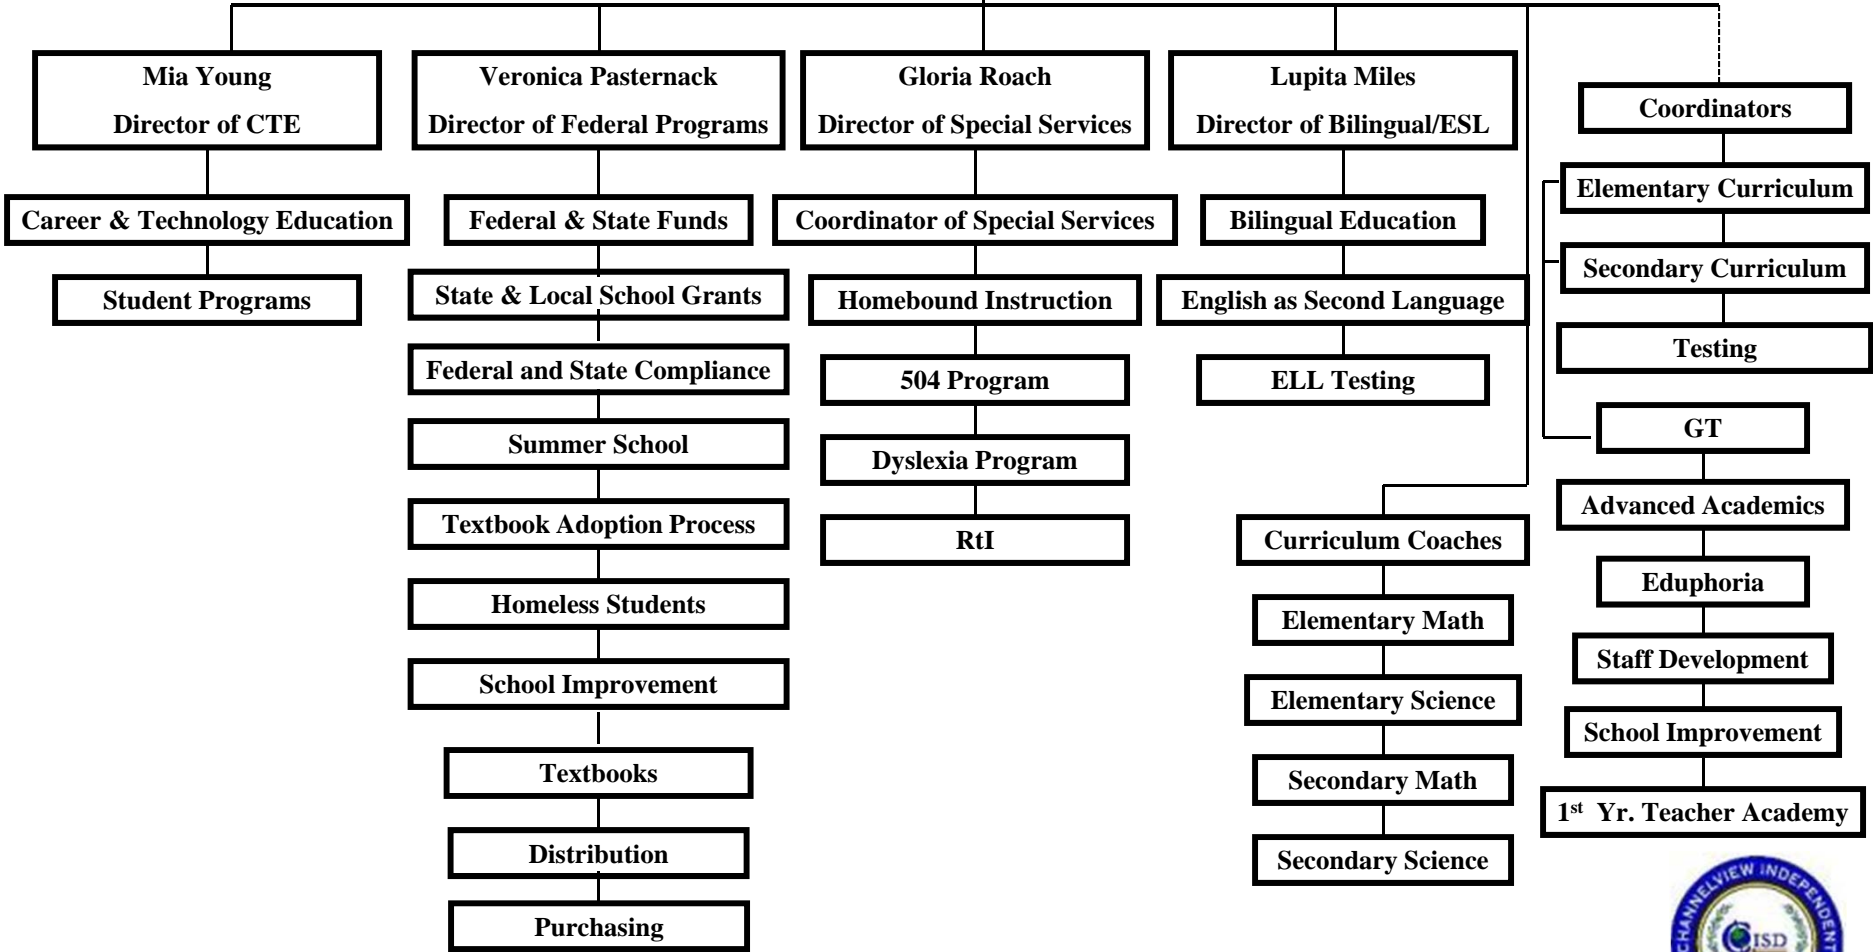

Organizational Chart
 2014-2015

Mike Niemeyer
Assistant Superintendent of Administration

Organizational Chart
2014-2015

Dr. Don Beck
Assistant Superintendent of Curriculum & Instruction

Organizational Chart
2014-2015