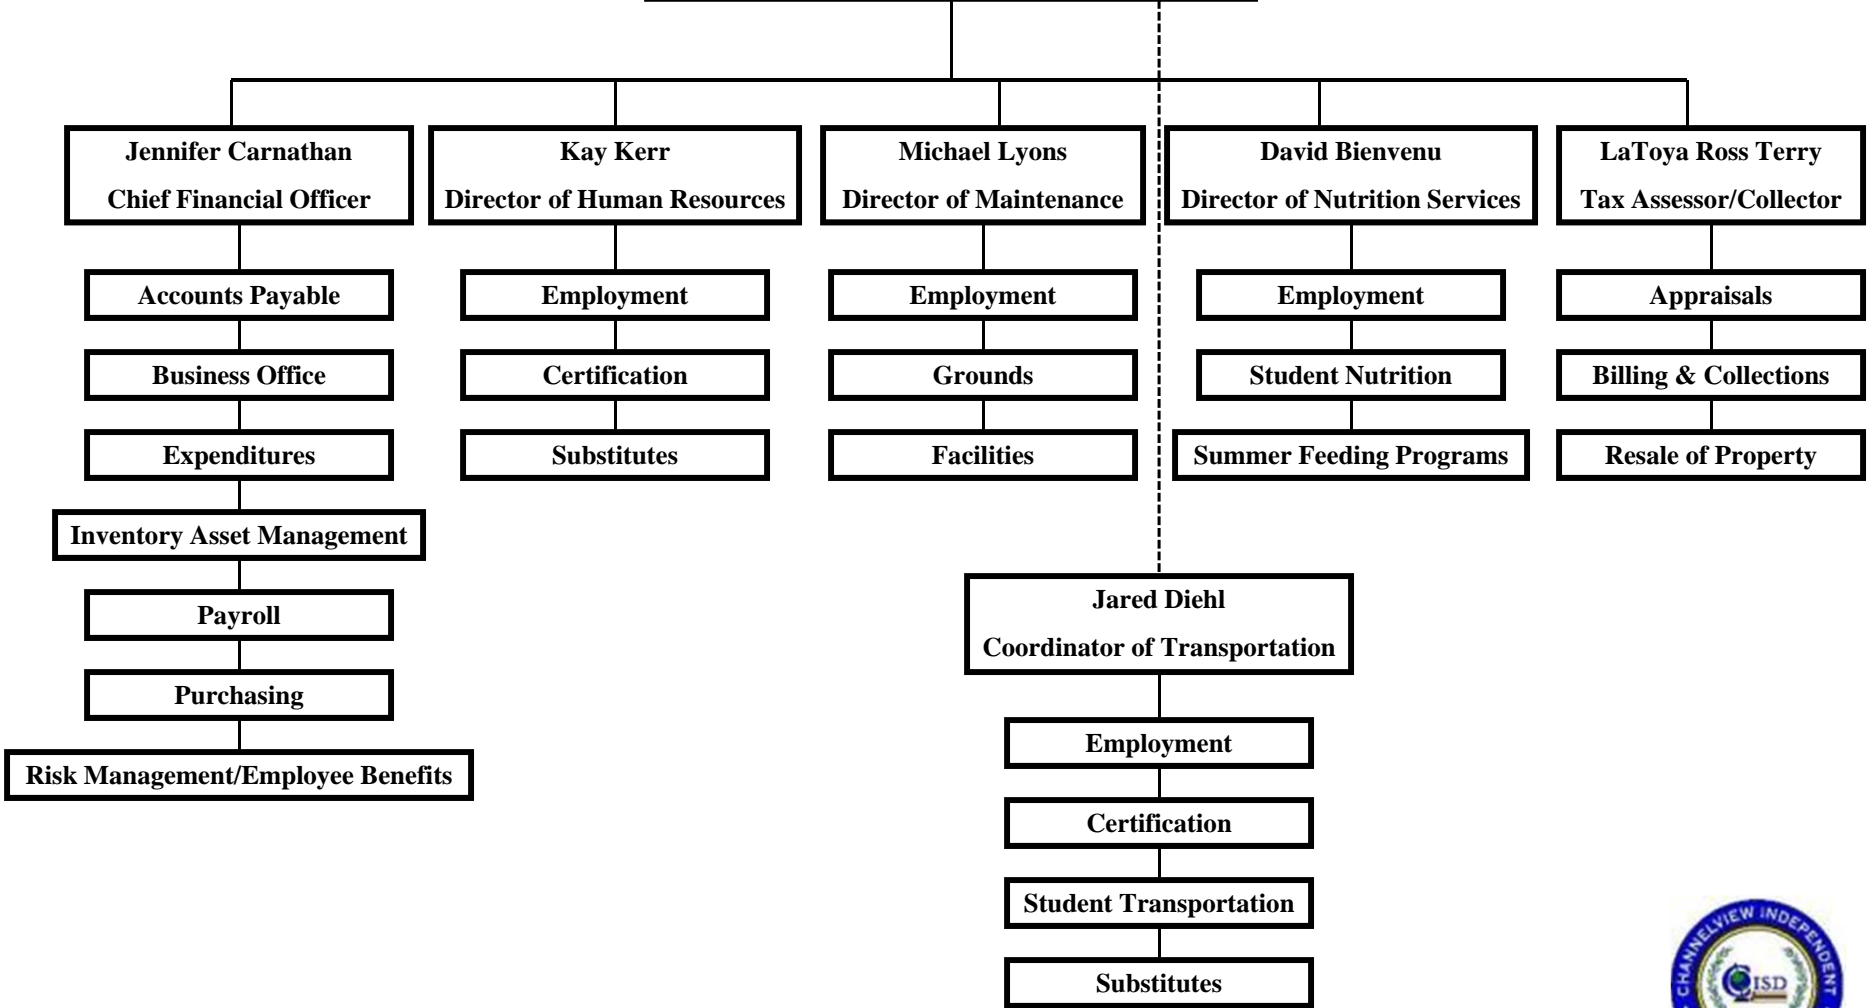

Board of Education

J. Kyle Campbell Steven Dennis E.B. Garcia Greg Johnstone Patrick Lacy Keith Liggett Alex Ybarra

Greg Ollis
Superintendent

Organizational Chart
2014-2015

Organizational Chart
2014-2015

Kris Lynn
Assistant Superintendent of Finance

Organizational Chart
 2014-2015

Mike Niemeyer
Assistant Superintendent of Administration

Organizational Chart
2014-2015

Dr. Don Beck
Assistant Superintendent of Curriculum & Instruction

Organizational Chart
2014-2015