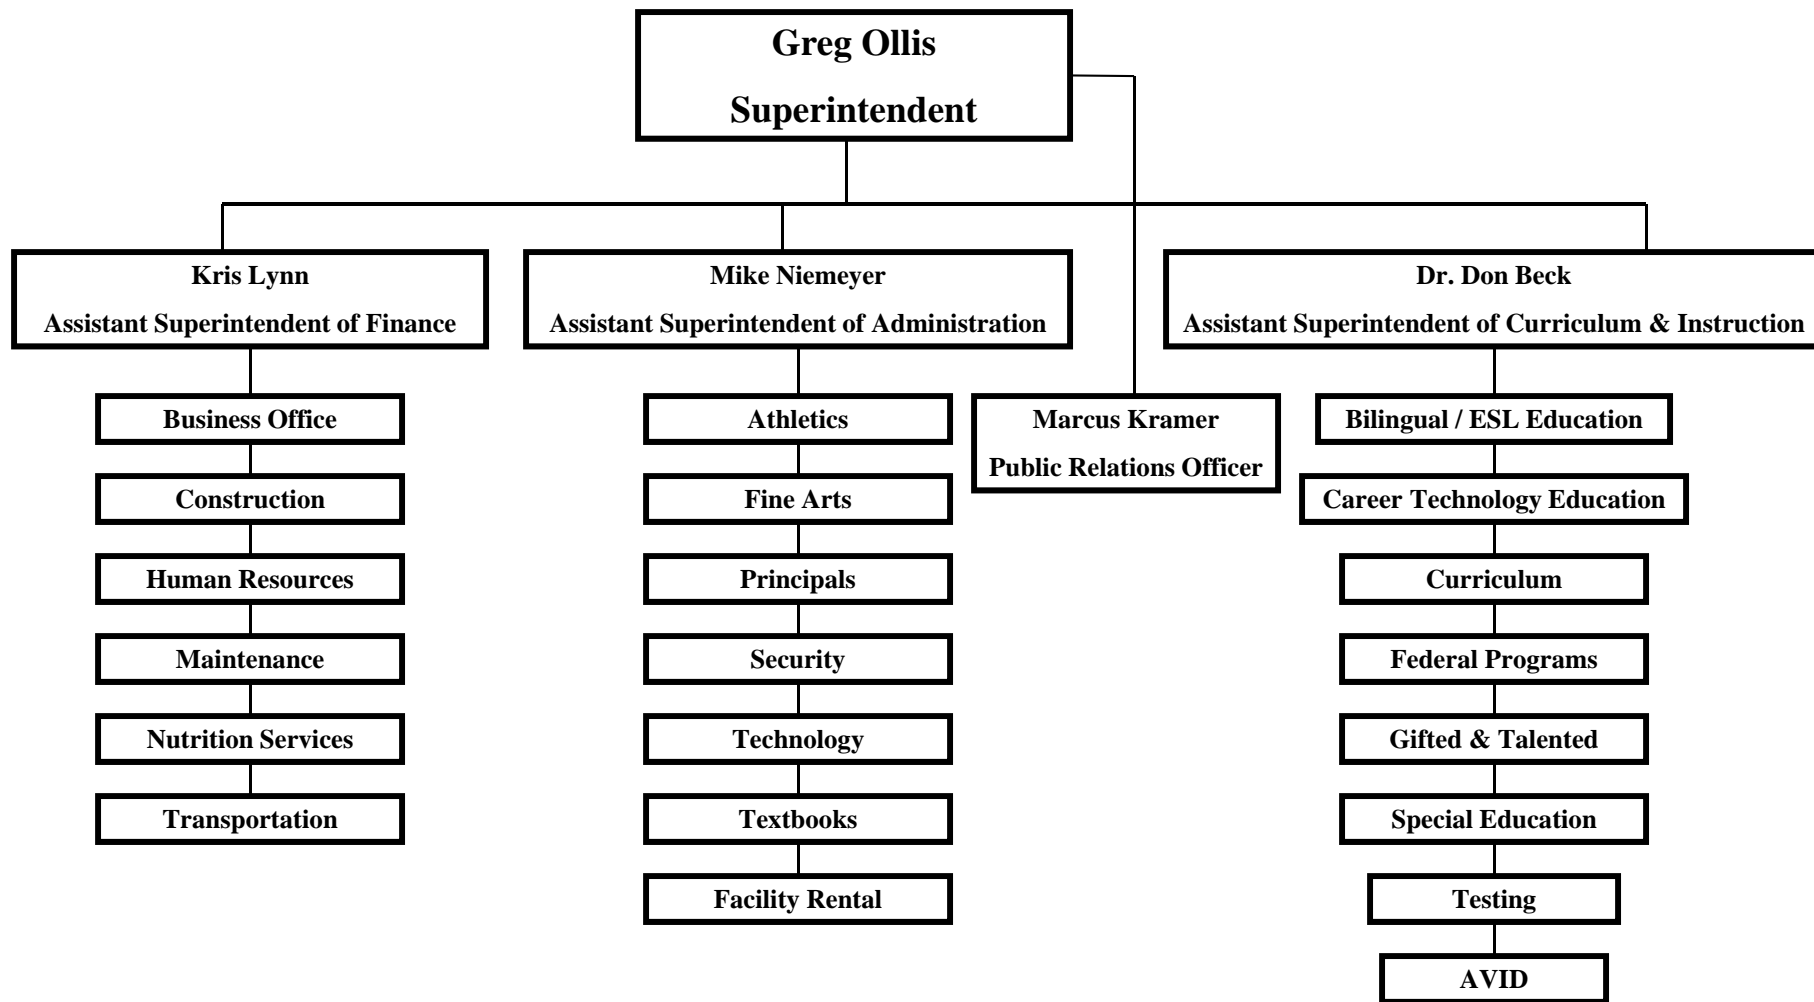

Board of Education

J. Kyle Campbell Steven Dennis E.B. Garcia Greg Johnstone Patrick Lacy Keith Liggett Alex Ybarra

Greg Ollis
Superintendent

Organizational Chart
2014-2015

Organizational Chart
2014-2015

Kris Lynn
Assistant Superintendent of Finance

Organizational Chart
 2014-2015

Mike Niemeyer
Assistant Superintendent of Administration

Organizational Chart
2014-2015

Dr. Don Beck
Assistant Superintendent of Curriculum & Instruction

Organizational Chart
2014-2015