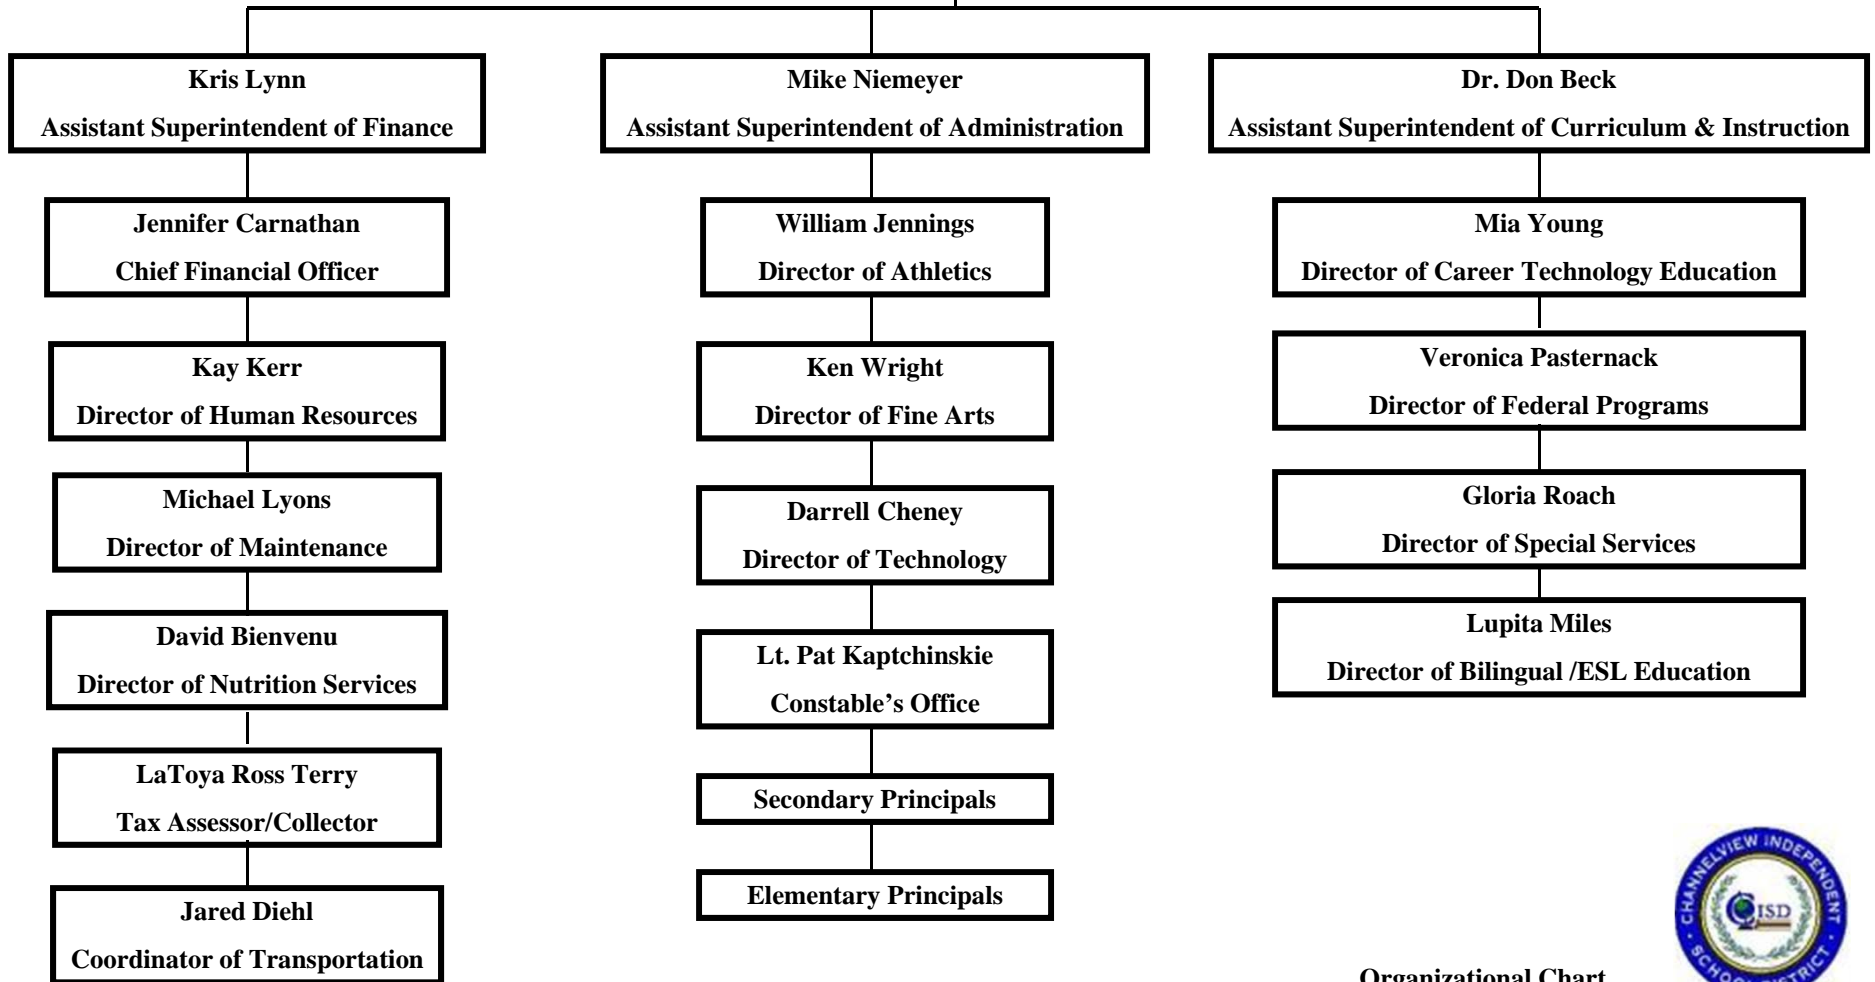

Board of Education

J. Kyle Campbell Steven Dennis E.B. Garcia Greg Johnstone Patrick Lacy Keith Liggett Alex Ybarra

Greg Ollis
Superintendent

Organizational Chart
2014-2015

Organizational Chart
2014-2015

Kris Lynn
Assistant Superintendent of Finance

Organizational Chart
 2014-2015

Mike Niemeyer
Assistant Superintendent of Administration

Organizational Chart
2014-2015

Dr. Don Beck
Assistant Superintendent of Curriculum & Instruction

Organizational Chart
2014-2015